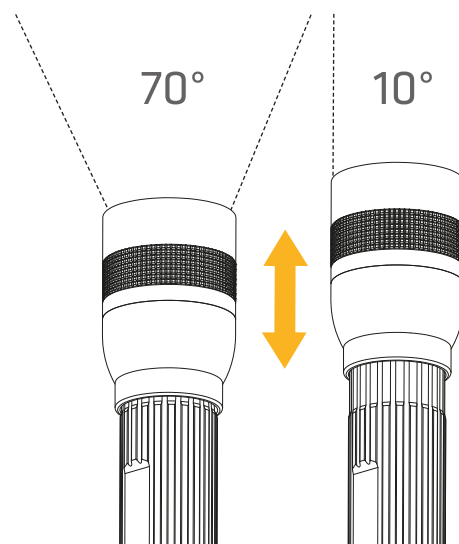

Light Control Function

Hyperfocus

Changing Battery

Warning

Specifications

 1 x AA	 150 m
 10° - 70°	 80 g
 -20°C - +50°C	 IP X4

Additional Information

This manual may contain typographical errors. Data and information are subject to change without notice