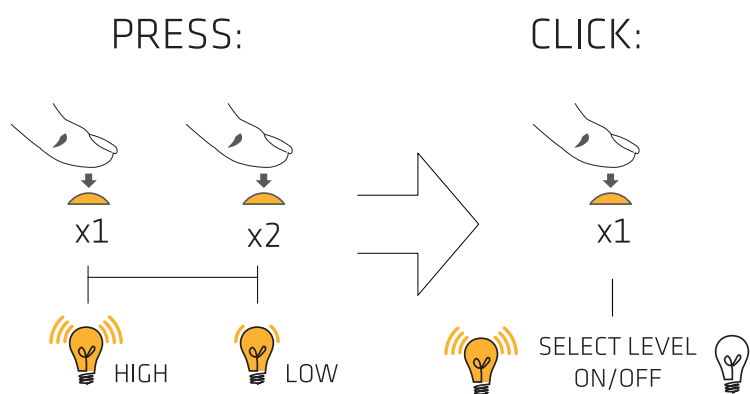

Light Control Function

Hyperfocus

Changing Battery

Warning

Specifications

 1 x AA	 150 m
 10° - 70°	 80 g
 -20°C - +50°C	 IP X4

Additional Information

This manual may contain typographical errors. Data and information are subject to change without notice